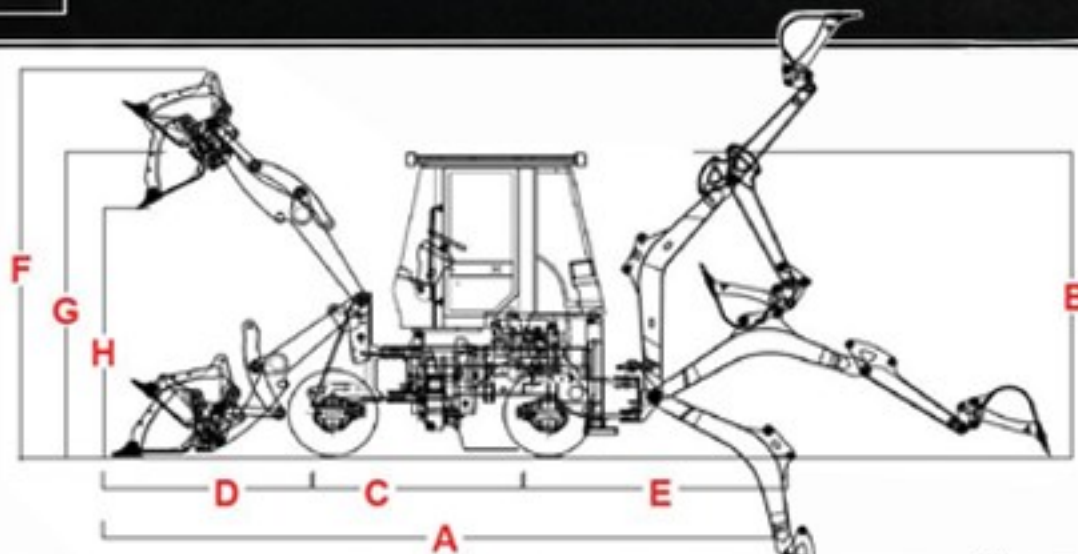

2 HYDRAULIC SYSTEM

Circuit Type	Open centre, gear type
Pump Capacity	58 L/min
System Pressure	18-20 Mpa
Steering Type	Hydraulic
Power Steering	Yes

3 OVERALL DIMENSIONS

Overall Length (A)	5995mm
Overall Height (B)	2763mm
Overall Width	1680mm
Stabilizers Extended Width	2600mm
Wheel Base (C)	1860mm
Front Axle to Bucket Edge (D)	1895mm
Backhoe Reach from Rear Axle (E)	3633mm

4 OPERATION PARAMETERS

Operating Weight	3800kg
------------------	--------

5 BACKHOE PARAMETERS

Backhoe Bucket Capacity	0.1m ³
Max. Digging Depth	2638mm
Max. Digging Height	3930mm
Max. Digging Radius	3630mm
Rotation Angle of Boom	190°

6 LOADER PARAMETERS

Loader Bucket Capacity	0.6m ³
Rated Loading Weight	1000kg
Max. Lift Height (F)	3406mm
Max. Dumping Height (G)	2643mm
Max. Working Height (H)	4194mm
Dumping Distance	830mm
Min. Turning Distance	3000mm
Bucket Breakout Force	42kN

7 ATTACHMENTS

Quick Hitches, Buckets, Grapples, Hydraulic Breakers, Augers, Thumbs, Rippers, Rakes, Compactors and more..

Under our policy of continuous improvement, we reserve the right to change technical data and design without prior notice.