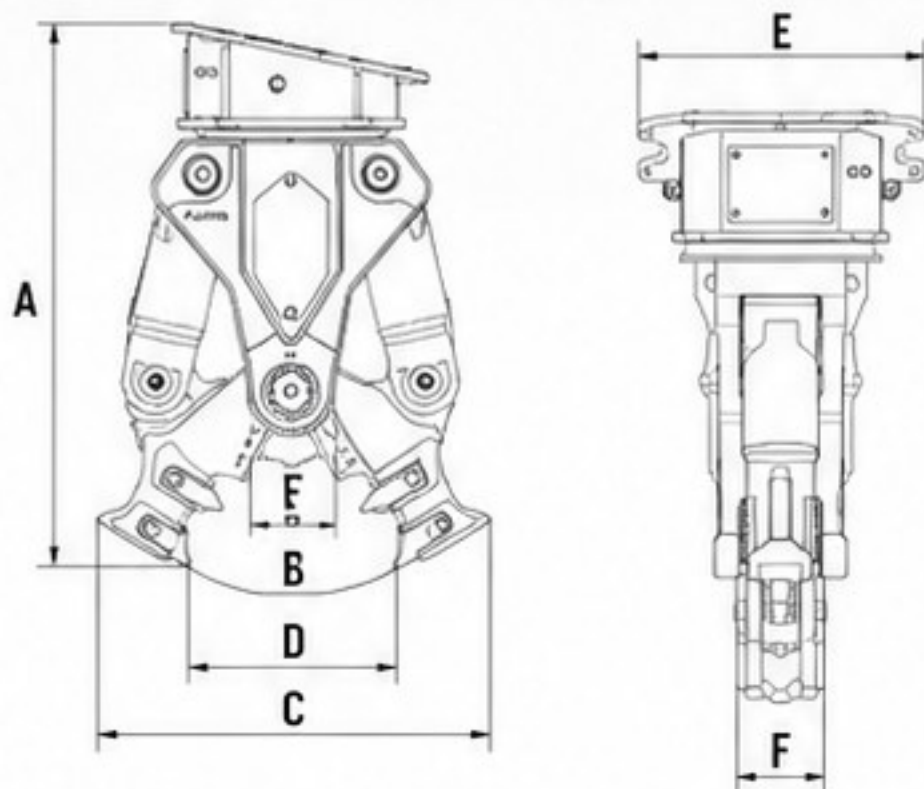

> APPLICATION AREAS

Demolitions

www.MCMGROUP.co.za

CAPE TOWN

9 Karee Rd, Kraaifontein Industria,
Cape Town, 7570

SALES (+27) 21 001 8686

✉ ruan@mcmco.co.za

GEORGE

Jura Lands, Beach Road,
Hansmoeskraal, George, 6529

SALES (+27) 44 878 2917

✉ chris@mcmco.co.za

FREE STATE

Bloem Showgrounds, Curie Avenue,
Generaal De Wet, Bloemfontein, 9301

SALES (+27) 84 022 7300

✉ clarence@mcmco.co.za

GAUTENG

26 Sterling Rd, Unit 1, Samrand
Business Park, Midrand, 0117

SALES (+27) 12 030 3451

✉ sales@mcmco.co.za