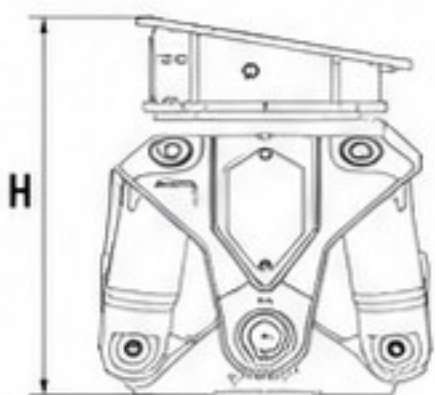

> APPLICATION AREAS

Demolitions

www.MCMGROUP.co.za

CAPE TOWN

9 Karee Rd, Kraaifontein Industria,
Cape Town, 7570

SALES (+27) 21 001 8686

✉ ruan@mcmco.co.za

GEORGE

Jura Lands, Beach Road,
Hansmoeskraal, George, 6529

SALES (+27) 44 878 2917

✉ chris@mcmco.co.za

FREE STATE

Bloem Showgrounds, Curie Avenue,
Generaal De Wet, Bloemfontein, 9301

SALES (+27) 84 022 7300

✉ clarence@mcmco.co.za

GAUTENG

26 Sterling Rd, Unit 1, Samrand
Business Park, Midrand, 0117

SALES (+27) 12 030 3451

✉ sales@mcmco.co.za