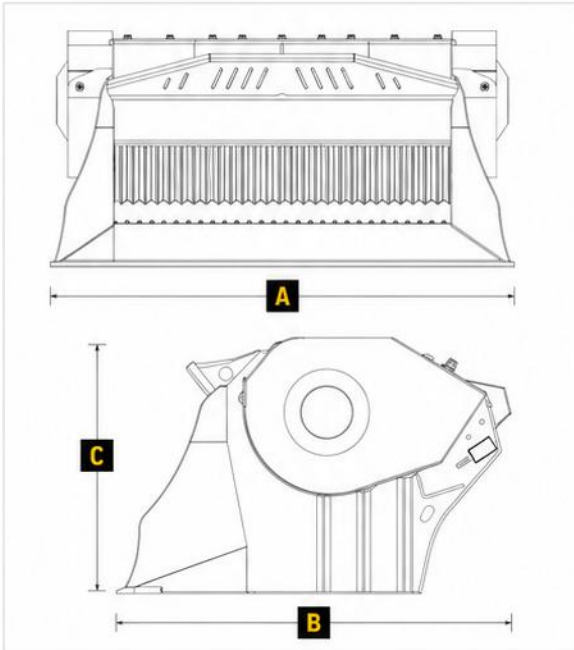

## SPECIFICATIONS

	Recommended excavator	ton	11 - 16
	Recommended backhoe loader/loader*	ton	7 - 11
	Recommended skid steer loader*	ton	5 - 7
	Weight	ton	1,45
	Load capacity	m <sup>3</sup>	0,35
	Pressure	bar	200 - 280
	Back pressure	bar	< 10
	Oil flow rate**	l/min	110 - 200
	Crusher mouth width	mm	1180
	Crusher mouth height	mm	280
	Size A	mm	1630
	Size B	mm	1300
	Size C	mm	835