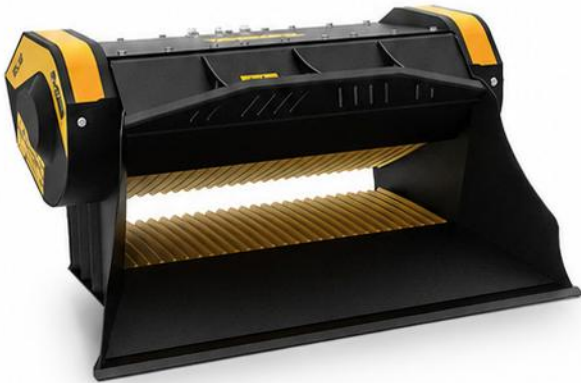

BUCKEY CRUSHER

MB-L160 S2 //

SPECIFICATIONS

	Recommended excavator	ton	11 - 16
	Recommended backhoe loader/loader*	ton	7 - 11
	Recommended skid steer loader*	ton	5 - 7
	Weight	ton	1,45
	Load capacity	m³	0,35
	Pressure	bar	200 - 280
	Back pressure	bar	< 10
	Oil flow rate**	l/min	110 - 200
	Crusher mouth width	mm	1180
	Crusher mouth height	mm	280
	Size A	mm	1630
	Size B	mm	1300
	Size C	mm	835

* Please verify machine's Rated Operating Capacity.

** The minimum hydraulic flow rate value must be alongside the required operating pressure.

OPTIONAL ACCESSORIES

- ☒ Dust suppression kit
- ☒ Hour meter
- ☒ 24 Month Warranty

APPLICATION AREAS

Demolitions

Road works

Inert material recycling

Urban construction sites