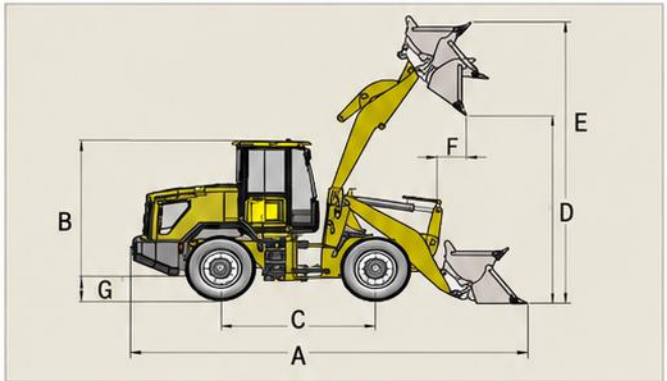

OPERATION PARAMETERS

Operating Weight	kg	5300
Max.Rated Load	kg	2000
Bucket Capacity	cbm	1.2
D Max.Dumping Height	mm	3500
E Max.Working Height	mm	4756
F Min.Dumping Distance	mm	1142
Max.Dumping Angle	degrees	40-45
Max.Tractive Force	kgf	3220
Max.Breakout Force	Kgf	4178
Hydraulic Flow Rate	L/min	125
System Pressure	MPa	16
Min.Turning Radius	mm	3627
G Min.Ground Clearance	mm	520