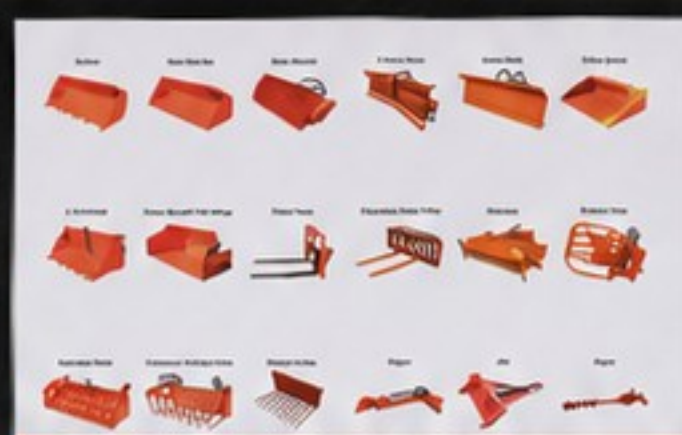

EVERUN ER2500T

TELESCOPIC LOADER

Technical Specifications

02
OF 02

Good view of the freight

Easily accessible lubrication points

High shear forces from planetary axle

Large selection of attachments

Bucket Capacity	1.2m ³
Bucket Width	1800mm
Bucket Type	Heavy-duty Bolt on Teeth
Rated Load	2500kg

BRAKE SYSTEM

Service Brake	Four Wheel Disk Brake
Parking Brake	Hand Operated
Braking Type	Air Operated
Axle	Wheel Axle Reducer

TYRE

Model	20.5-16,12ply
Width	307mm
Diameter	831mm

OVERALL DIMENSIONS

Overall Length (Bucket on Ground)	4500mm
Overall Height	2720mm
Overall Width	1870mm

OTHER

Max. Lifting Height	4500mm
Transmission System	Hydraulic Converter + Drive Shaft + Axles
Wheel Base	2430mm
Min. Turning Radius	5600mm
Wheel track	1470mm
Weight	5600kg
System Pressure	20Mpa
Hydraulic Output	96L/min
Max. Height to the Pin	4200mm