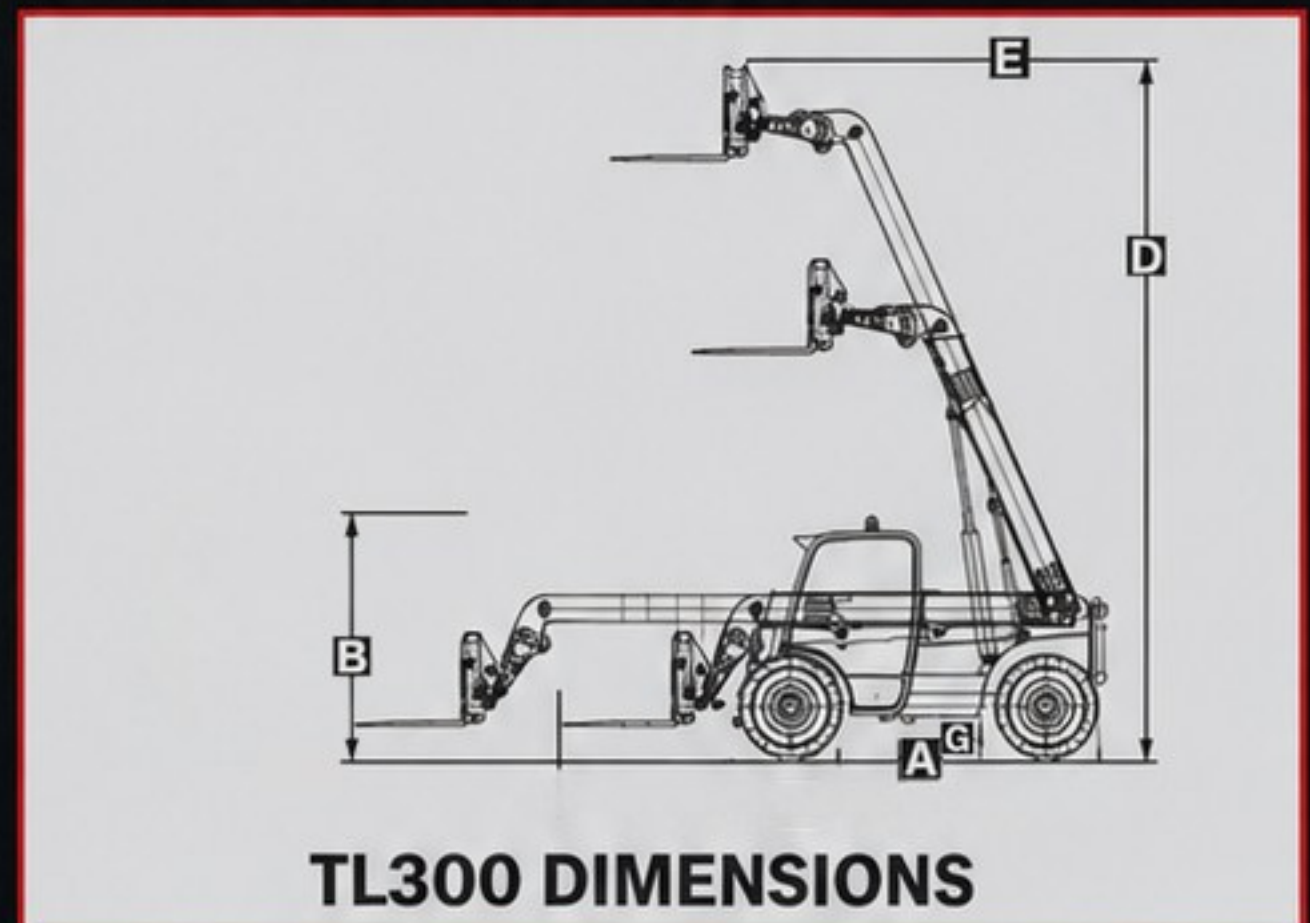

OPERATION PARAMETERS

	Operating Weight	5700/12540 kg/lbs
	Rated Load	3000/6600 kg/lbs
	Bucket Capacity	1.8/63.5 cbm/cft
D	Max. Dumping Height	3980/13 mm/ft
E	Max. Working Height	6000/19 mm/ft
	Min. Dumping Distance	2610/8 mm/ft
	Max. Dumping Angle	40 degrees
	Max. Tractive Force	38.2 kN
	Max. Breakout Force	40.2 kN
	Hydraulic Flow Rate	82/22 L/min/Gal/min
	System Pressure	20 MPa
	Min. Turning Radius	4460/14.6 mm/ft
G	Min. Ground Clearance	330/1 mm/ft

*Under our policy of continuous improvement, we reserve the right to change technical data and design without prior notice.

TL300 DIMENSIONS